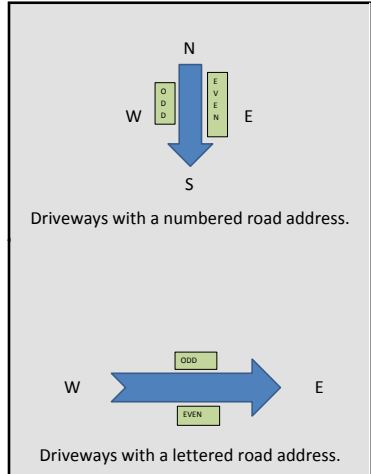

Dolores County West of Dolores River February 2015

Blue shaded area has officially been readdressed and county roads renamed.

Pink shaded area will be readdressed and county roads renamed in the Summer of 2015.

Legend

- Fire_Sta
- Address_Grid_Points
- Road_Name_Changes
- Address_Grid_Lines
- HIGHWAYS
- River
- Roads**
- <all other values>
- DoloresBoundary
- Road Surface**
- State Highways
- Paved
- Gravel
- Graded
- Unimproved
- Primitive
- PLSS_Township_Clip

The map was created by the Dolores County GIS Addressing Department.

0 1 2 4 Miles