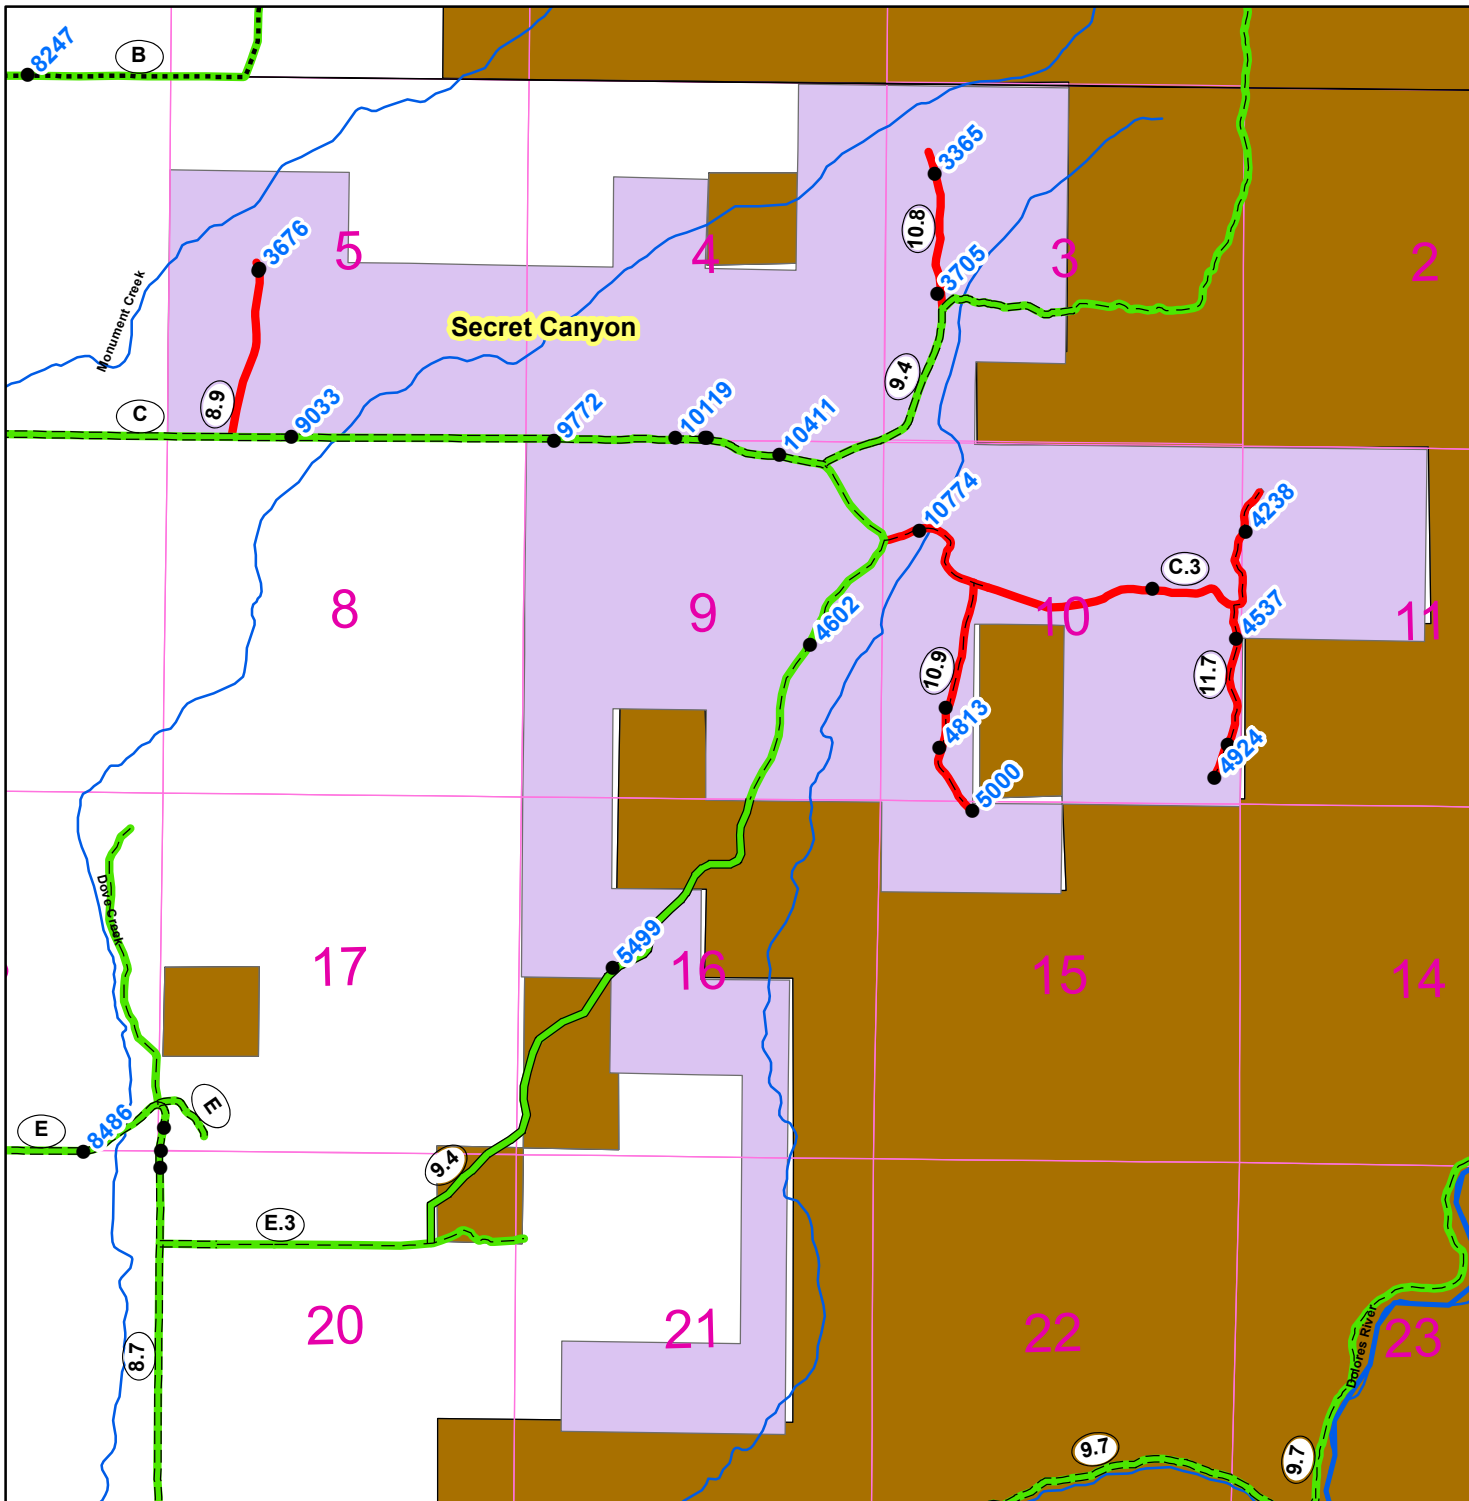

Secret Canyon Subdivision Addresses & Private Roads

Legend	
● Address	Sign
Road Surface	— Dolores County
Type	— Non-Dolores County Owned or Maintained
— Chipsealed/Paved	— Non-Dolores County Jurisdiction
— Gravel	— City Maintained
--- Graded Dirt	— Highway/CDOT
— Primitive/Unimproved	— DoloresCounty_Subdivisions
Road Sign	

Created by the Dolores County Addressing & Mapping Department.