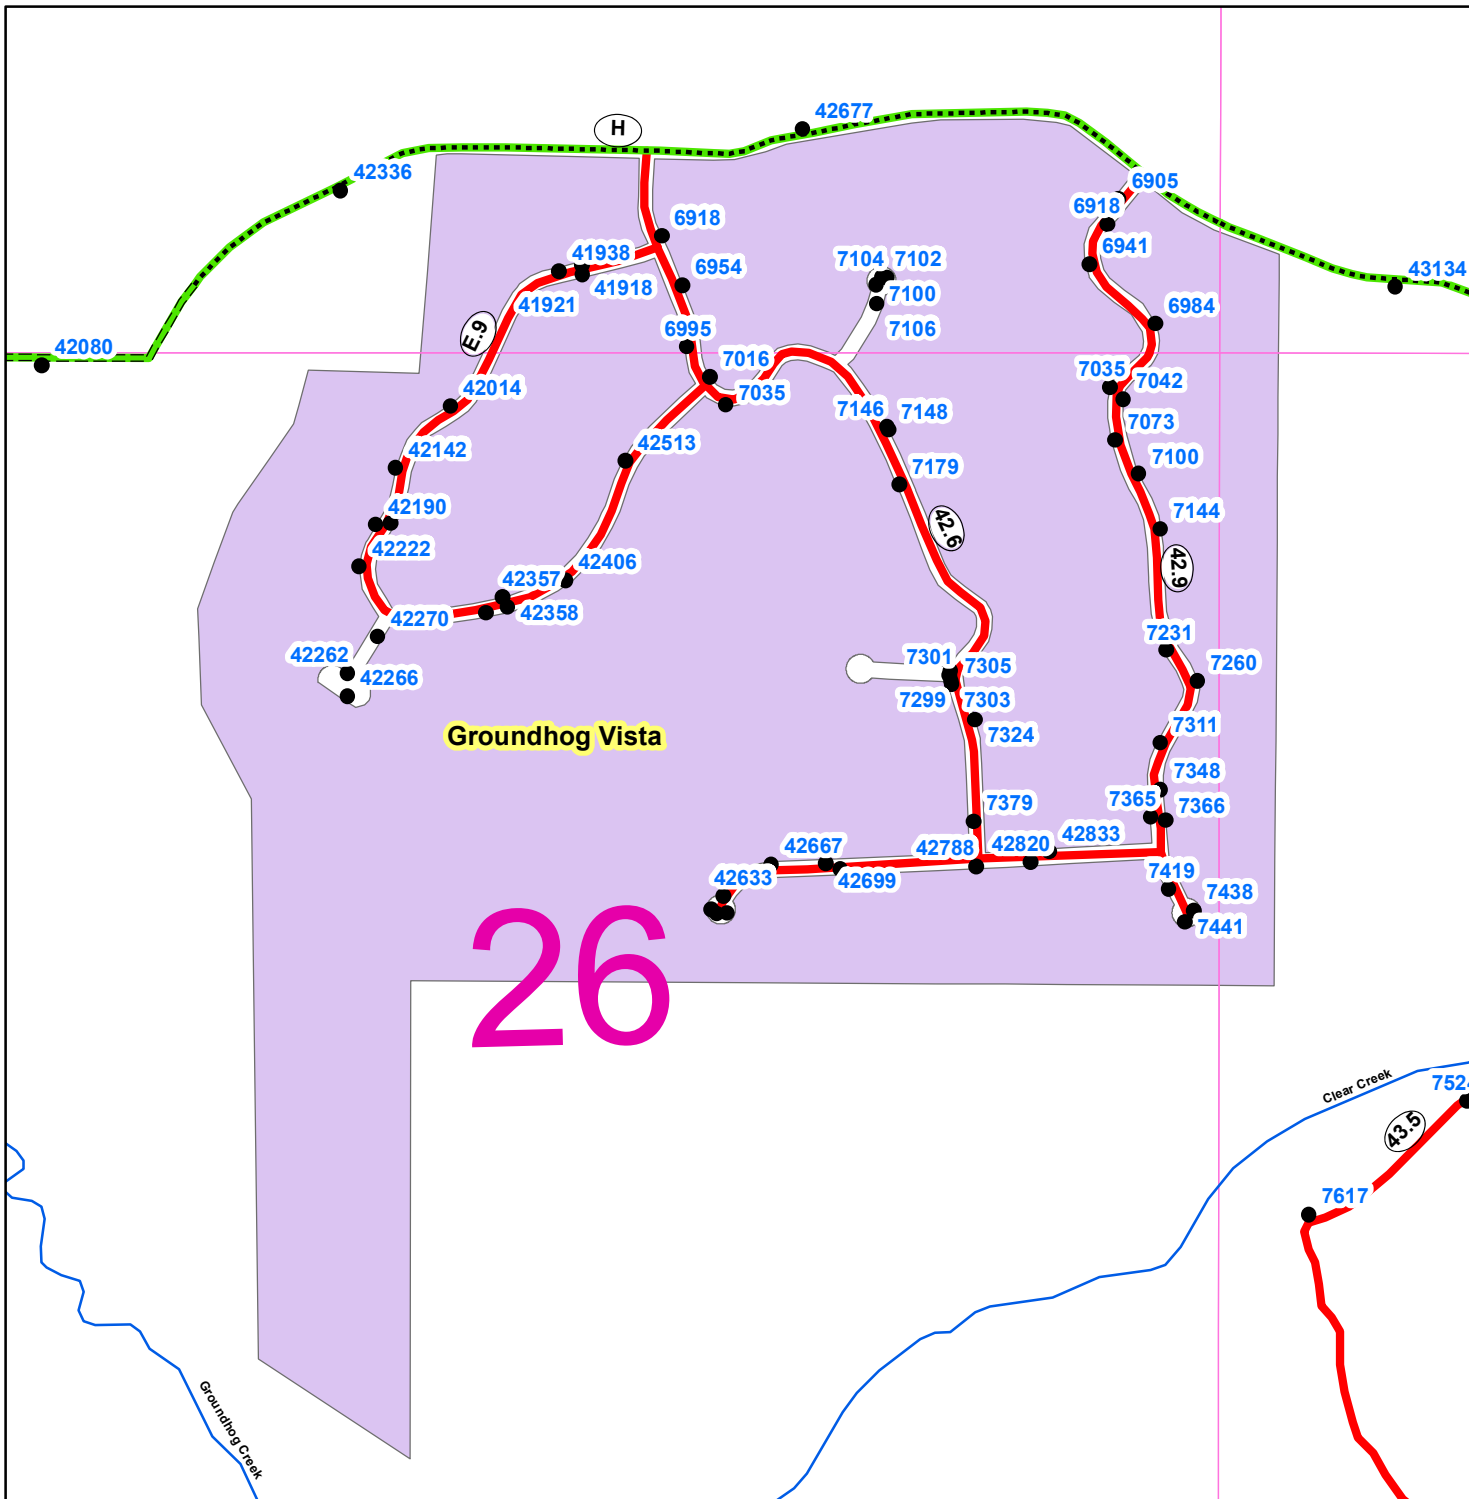

Groundhog Vista Addresses & Private Roads

Legend	
● Driveway	Sign
Road Surface	— Dolores County
Type	— Non-Dolores County Owned or Maintained
— Chipsealed/Paved	— Non-Dolores County Jurisdiction
— Gravel	— City Maintained
— Graded Dirt	— Highway/CDOT
— Primitive/Unimproved	— DoloresCounty_Subdivisions
Road Sign	

Created by the Dolores County
Addressing & Mapping Department.