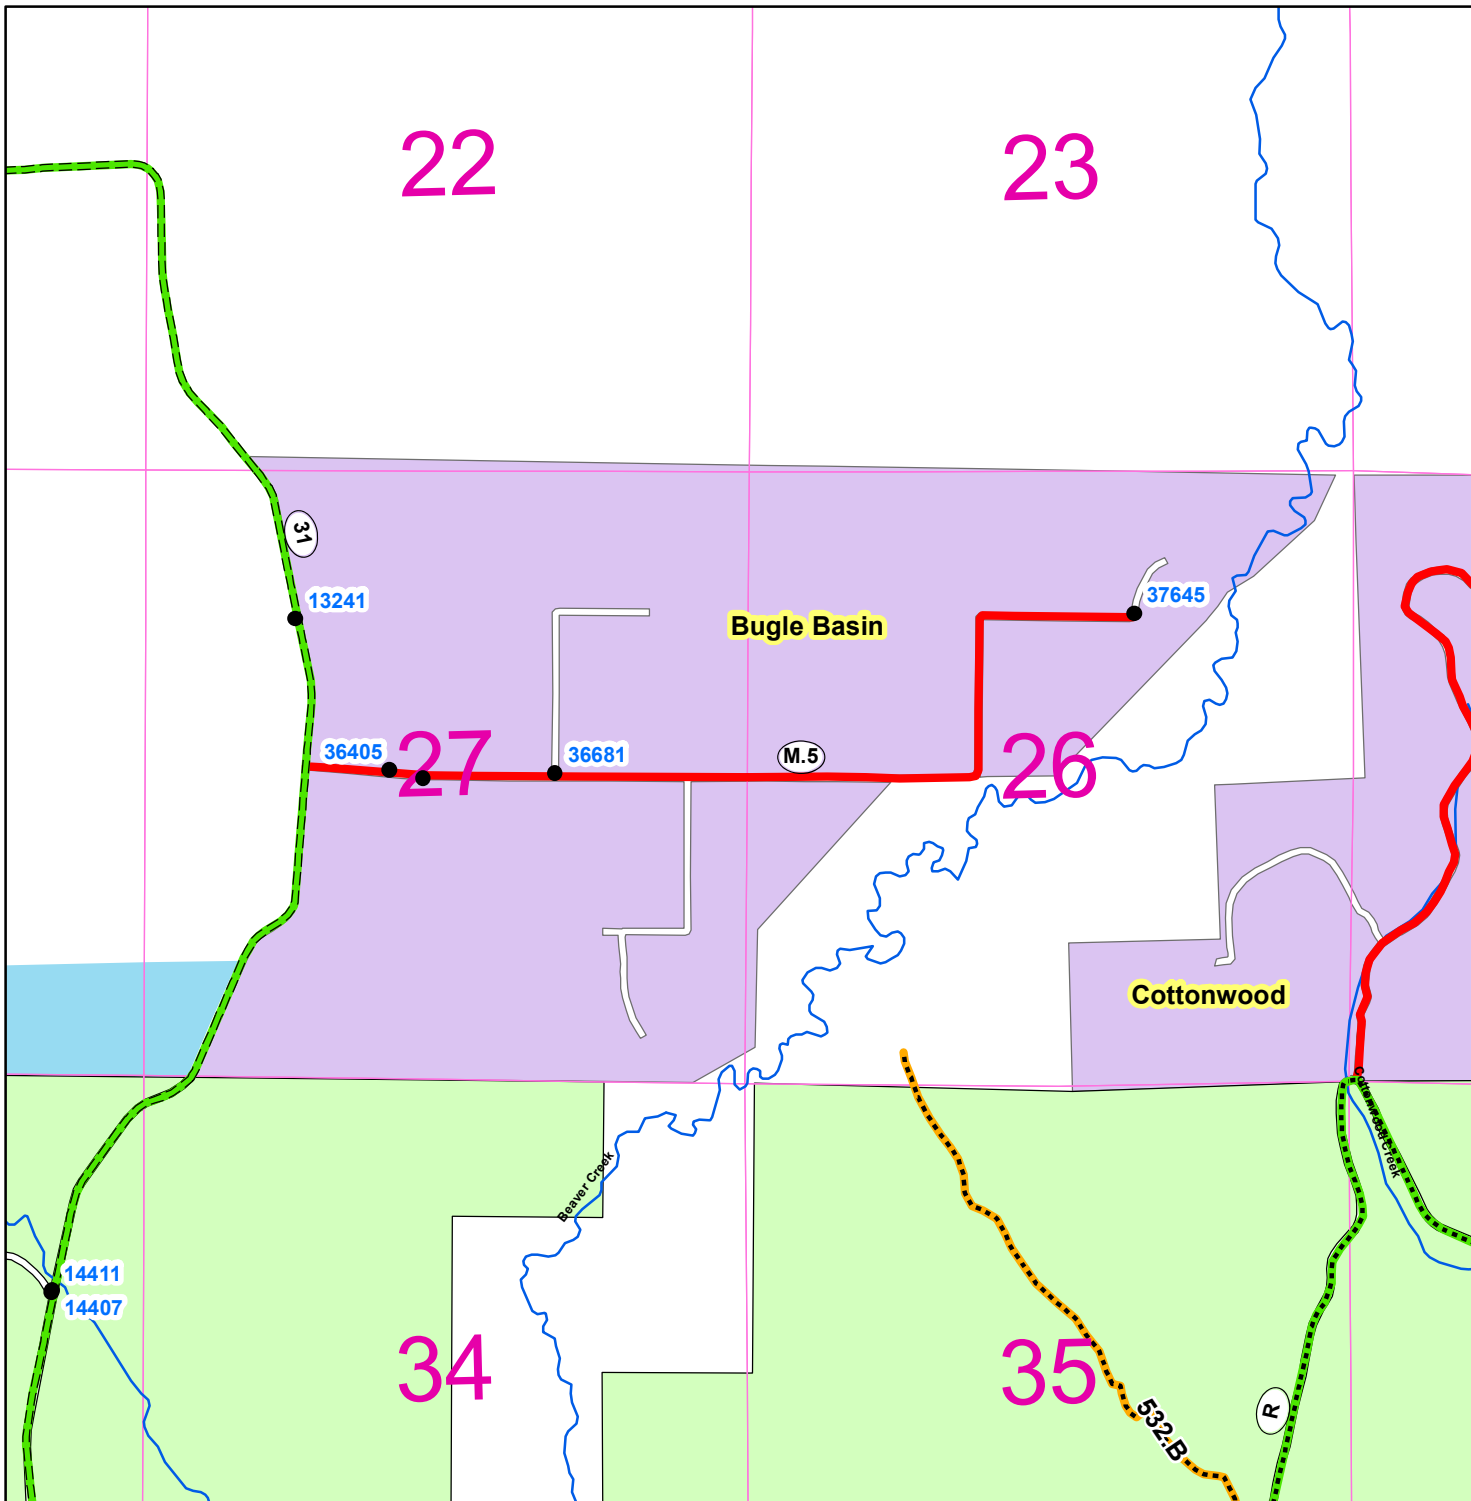

Bugle Basin Addresses & Private Roads

Legend	
● Driveway	Sign
Road Surface	— Dolores County
Type	— Non-Dolores County Owned or Maintained
— Chipsealed/Paved	— Non-Dolores County Jurisdiction
— Gravel	— City Maintained
— Graded Dirt	— Highway/CDOT
— Primitive/Unimproved	— DoloresCounty_Subdivisions
Road Sign	

Created by the Dolores County
Addressing & Mapping Department.