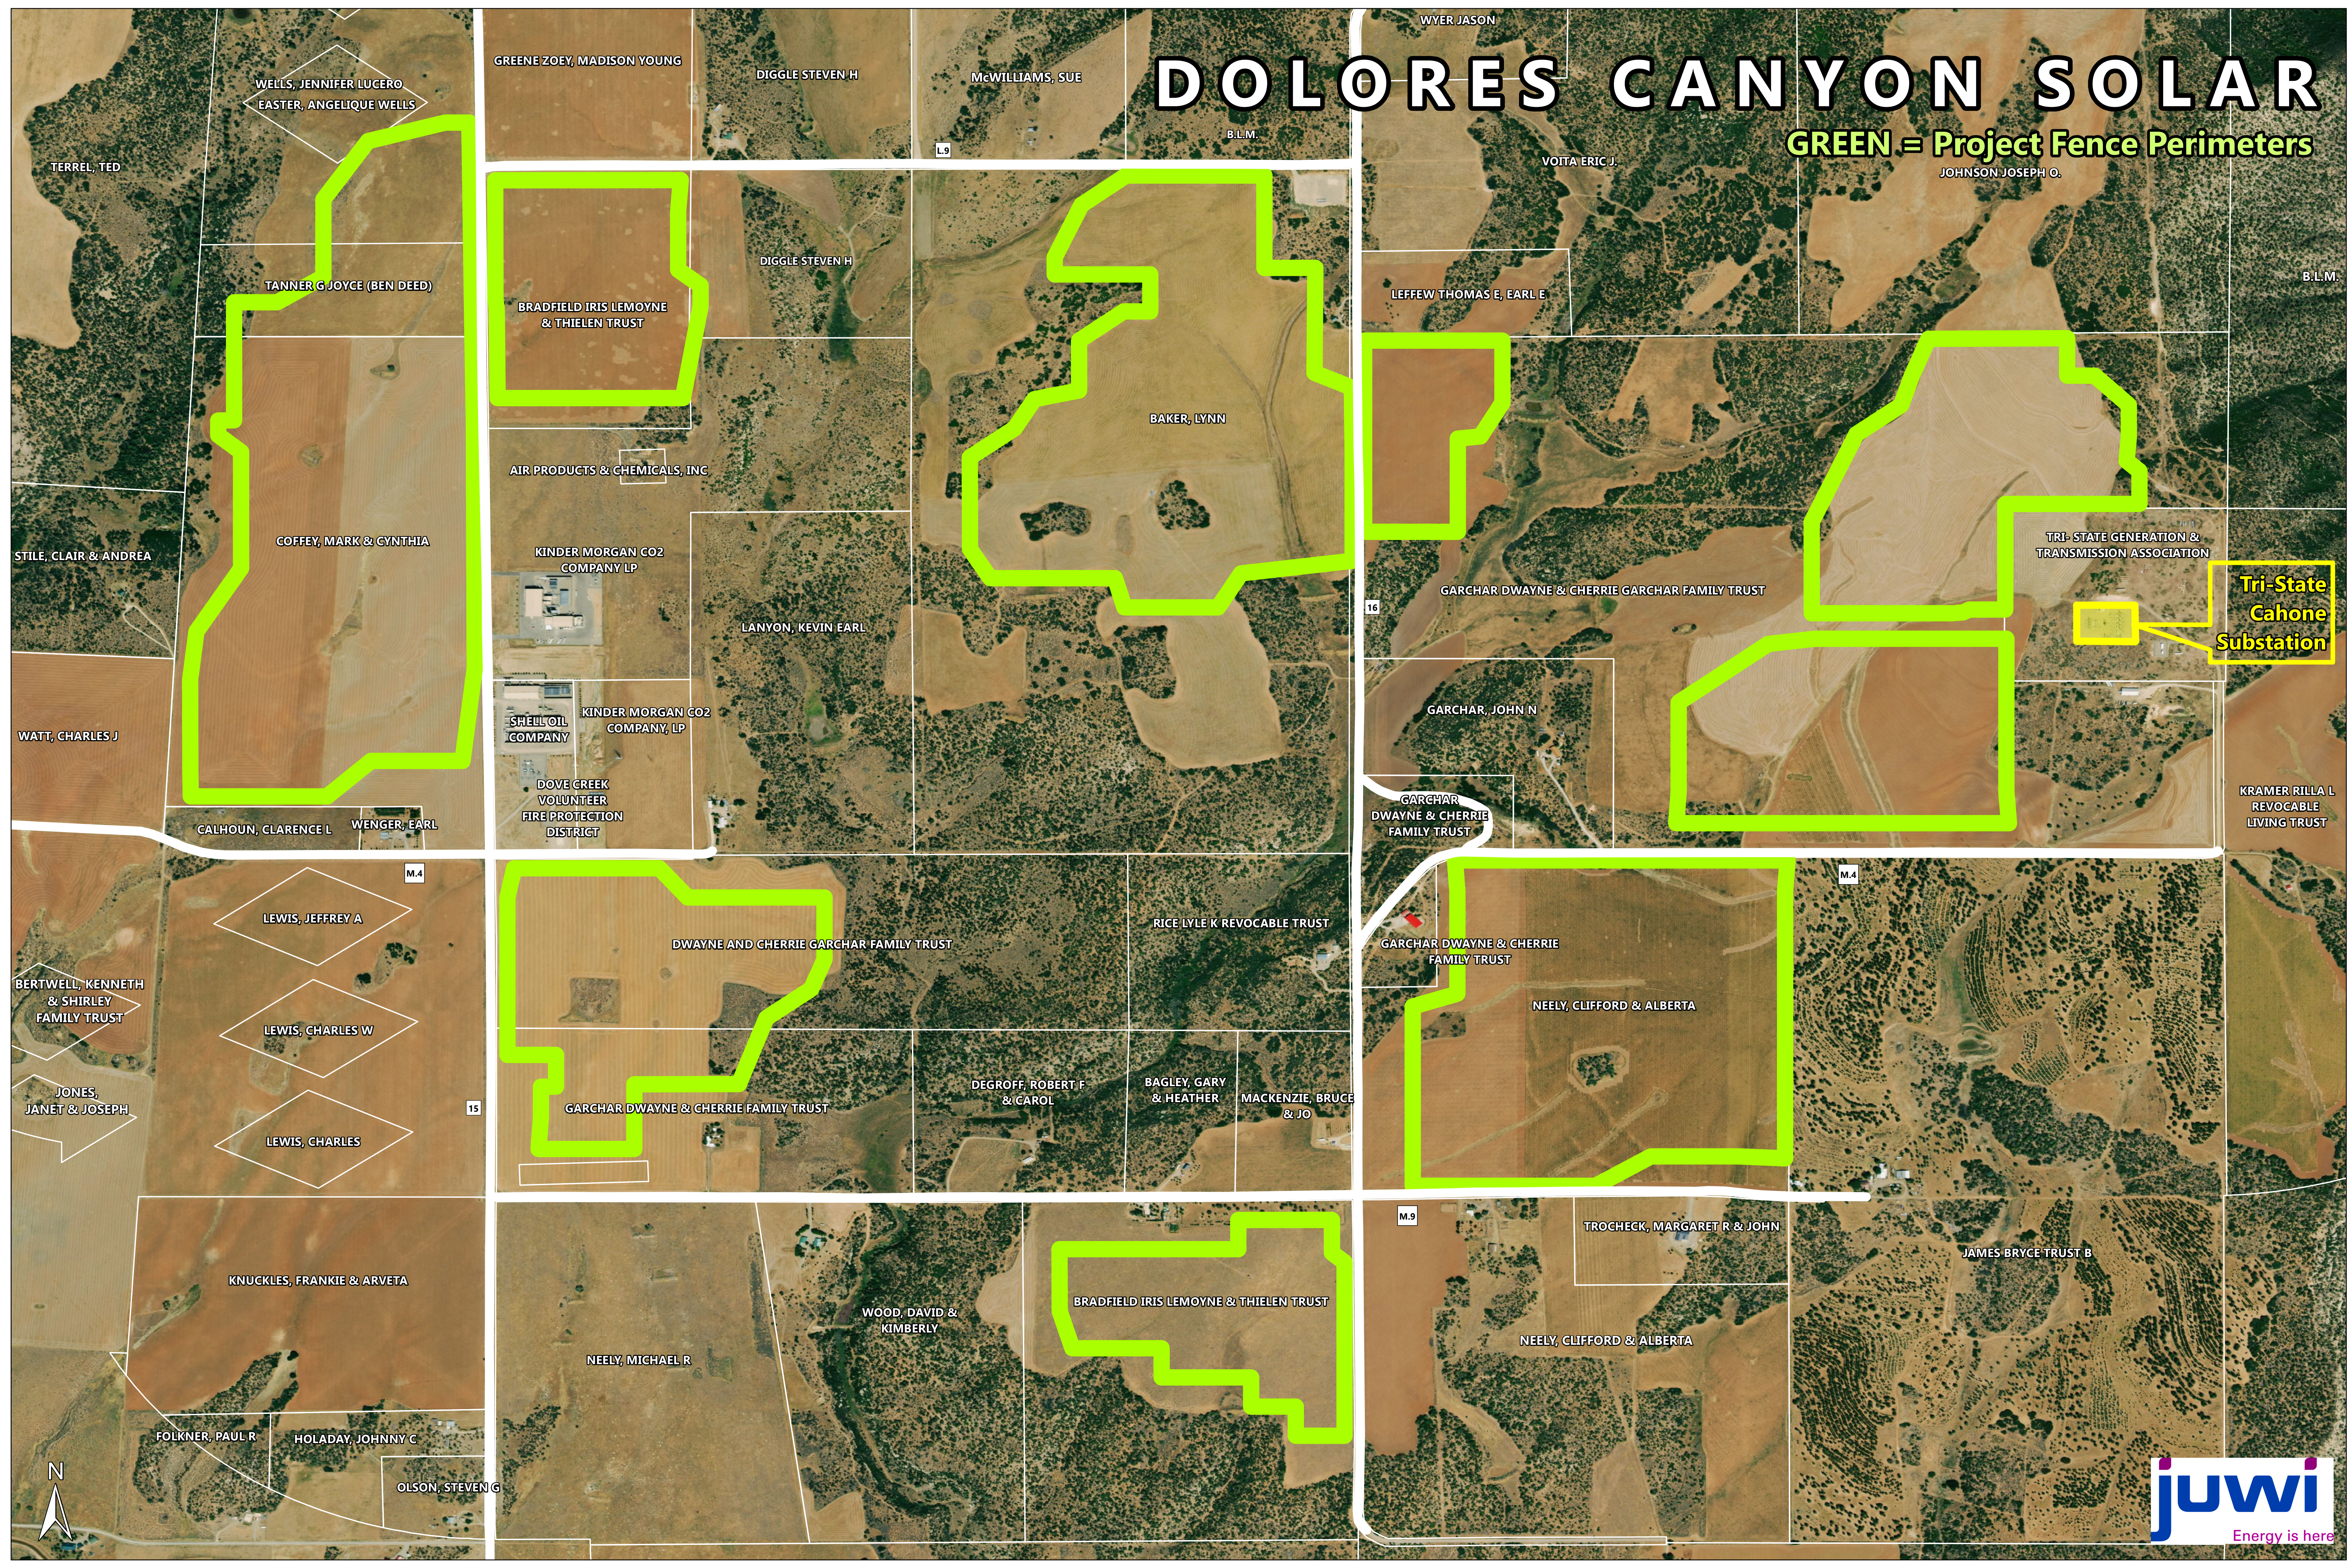

DOLORES CANYON SOLAR

GREEN = Project Fence Perimeters

Tri-State
Cahone
Substation